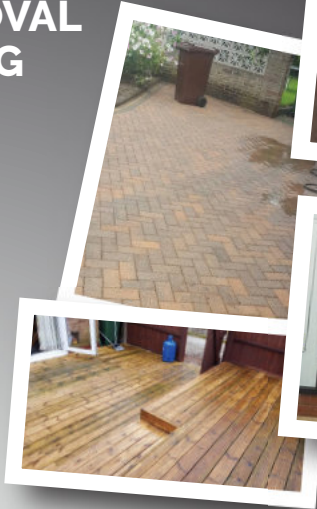

COMMERCIAL AND DOMESTIC CLEANING SERVICES

- GUTTER CLEANING
- PRESSURE WASHING
- WINDOW CLEANING
- PATIO CLEANING
- DRIVEWAY CLEANING
- CHEWING GUM REMOVAL
- REFRIGERATION DEEP CLEANS
- DECKING CLEANED & OILED
- ROOF CLEANING
- CONSERVATORY CLEANING
- GRAFFITI REMOVAL
- UPVC CLEANING

IPAF CHAS

LOCAL & NATIONAL SERVICE

COOPERMAN CLEANING

07859 830 220

www.coopermancleaning.co.uk