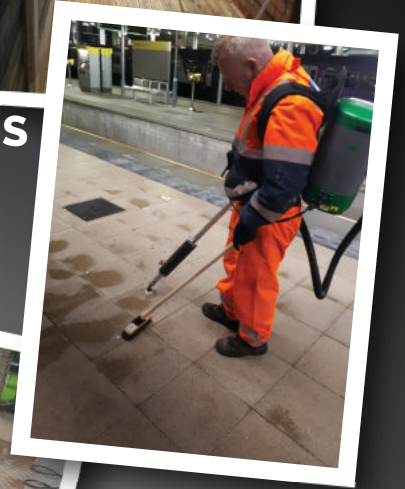

COMMERCIAL AND DOMESTIC CLEANING SERVICES

- GUTTER CLEANING
- PRESSURE WASHING
- WINDOW CLEANING
- PATIO CLEANING
- DRIVEWAY CLEANING
- CHEWING GUM REMOVAL
- REFRIGERATION DEEP CLEANS
- DECKING CLEANED & OILED
- ROOF CLEANING
- CONSERVATORY CLEANING
- GRAFFITI REMOVAL
- UPVC CLEANING

IPAF CHAS

LOCAL & NATIONAL SERVICE

COOPERMAN CLEANING

07859 830 220

www.coopermancleaning.co.uk