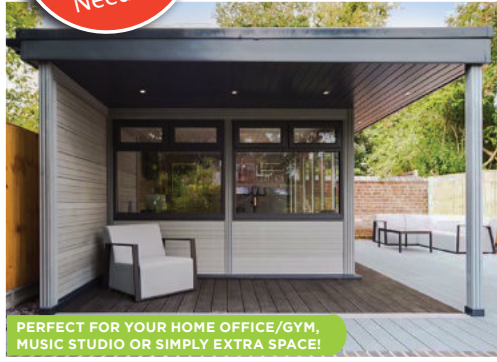

PERFECT FOR YOUR HOME OFFICE/GYM,
MUSIC STUDIO OR SIMPLY EXTRA SPACE!

**SHOW HOMES REQUIRED
CONTACT NOW!**

Composite Decking

- Slip Resistant
- No Staining or Painting
- Hard Wearing
- Weatherproof

CALL FOR A **FREE** QUOTE
0161 643 7222
OR VISIT **YOUR-CHOICE.UK.COM**