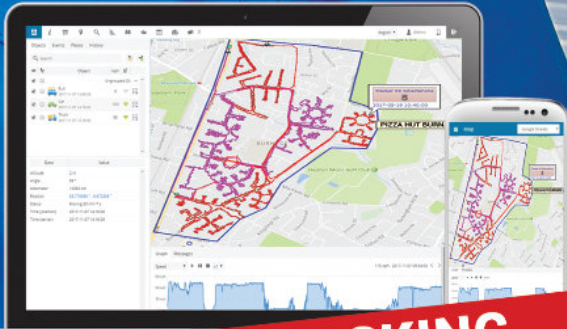

www.kandminstalls.co.uk

FENSA

Rated
People

myBuilder
.com

**City &
Guilds**

DOOR 2 DOOR DISTRIBUTION

LEAFLET DISTRIBUTION

FROM ONLY

£30 PER
1,000

PRINT
20,000
A5 FLYERS
FOR ONLY
£149

LIVE GPS TRACKING

Businesses in Greater Manchester are always looking for the most **cost-effective advertising** methods to promote their products and services. This is where we step in. Utilising a wealth of knowledge and experience in leaflet distribution throughout the North West.