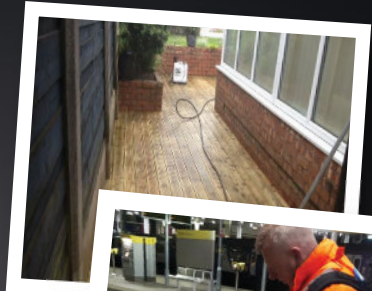

COMMERCIAL AND DOMESTIC CLEANING SERVICES

- GUTTER CLEANING
- PRESSURE WASHING
- WINDOW CLEANING
- PATIO CLEANING
- DRIVEWAY CLEANING
- CHEWING GUM REMOVAL
- REFRIGERATION DEEP CLEANS
- DECKING CLEANED & OILED
- ROOF CLEANING
- CONSERVATORY CLEANING
- GRAFFITI REMOVAL
- UPVC CLEANING

IPAF CHAS

LOCAL & NATIONAL SERVICE

COOPERMAN CLEANING

07859 830 220

www.coopermancleaning.co.uk