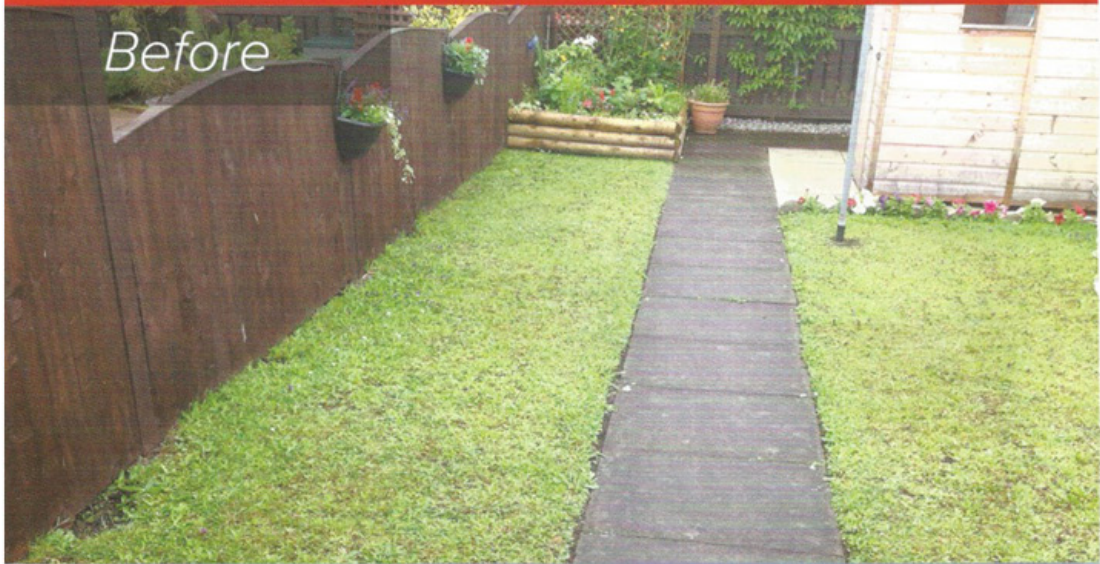

YOUR ARTIFICIAL

Before

At Layzeelawns we only use the highest standard of european grass. All our work is undertaken with the highest level of professional care and backed with a 10 year transferable guarantee.

0161 660 3578
Info@layzeelawns.co.uk
www.layzeelawns.co.uk